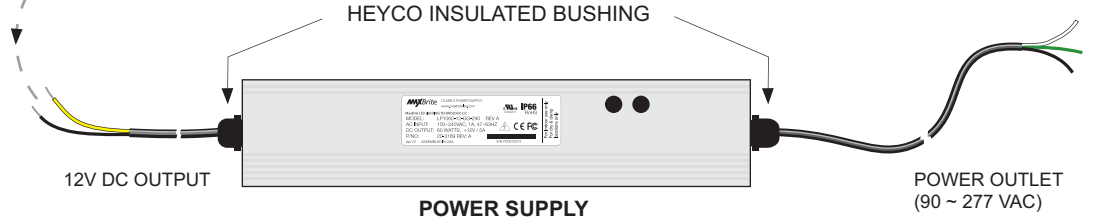

LETTER TO LETTER

CONNECTION WIRE

CONNECTION STRIP W/POWER LEAD

CONNECTOR STRIP (LINKS UP TO 5 UNITS)

HEYCO INSULATED BUSHING

12V DC OUTPUT

POWER SUPPLY

POWER OUTLET (90 ~ 277 VAC)

MOUNTING BRACKET

RUBBER GROMMET

18 AWG PIGTAIL

LETTER HOUSING

6" JUMPER WIRE

MAXBRITE LED STRIP (18 LEDs)

SIGN FACE WITH TRIM CAP

FACE LIT CHANNEL LETTER DATA DRAWING

CONNECTION STRIP W/POWER LEAD

CONNECT TO 12V TRANSFORMER

CONNECTOR STRIP (LINKS UP TO 5 UNITS)

HEYCO INSULATED BUSHING

12V DC OUTPUT

POWER SUPPLY

POWER OUTLET (90 ~ 277 VAC)

MAXBRITE LED STRIP (18 LEDs)