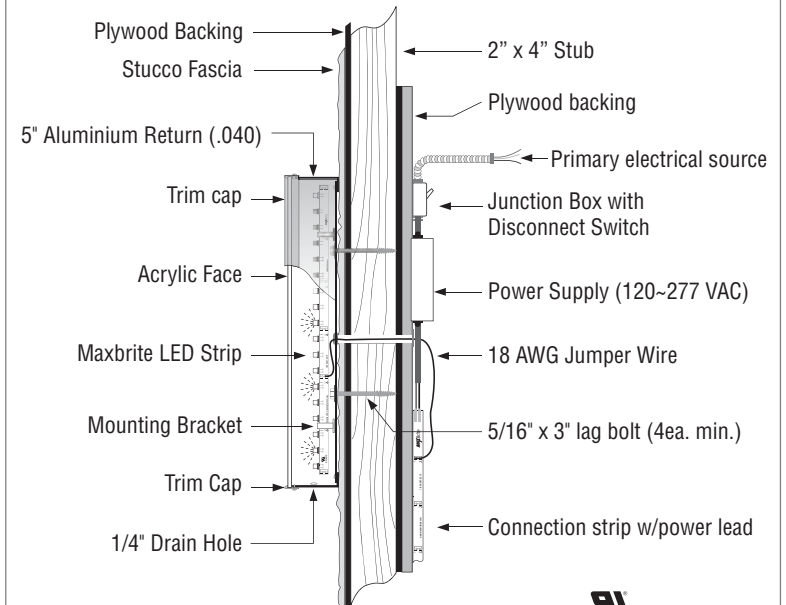

LETTER TO LETTER

CONNECTION WIRE

CONNECTION STRIP W/POWER LEAD

CONNECTOR STRIP (LINKS UP TO 5 UNITS)

HEYCO INSULATED BUSHING

12V DC OUTPUT

POWER SUPPLY

POWER OUTLET (90 ~ 277 VAC)

MOUNTING BRACKET

RUBBER GROMMET

18 AWG PIGTAIL

LETTER HOUSING

6" JUMPER WIRE

MAXBRITE LED STRIP (18 LEDs)

SIGN FACE WITH TRIM CAP

FACE LIT CHANNEL LETTER DATA DRAWING

CONNECTION STRIP W/POWER LEAD

CONNECT TO 12V TRANSFORMER

CONNECTOR STRIP (LINKS UP TO 5 UNITS)

HEYCO INSULATED BUSHING

12V DC OUTPUT

POWER SUPPLY

POWER OUTLET (90 ~ 277 VAC)

MAXBRITE LED STRIP (18 LEDs)