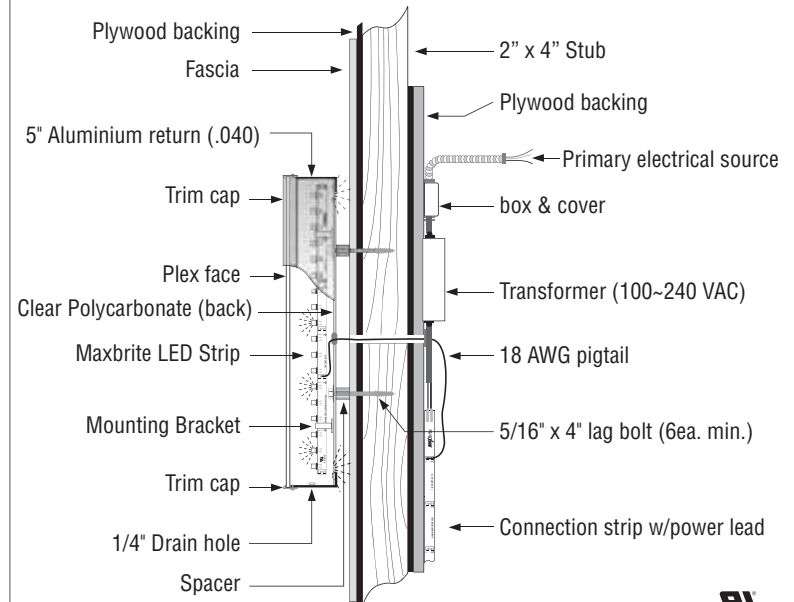

CONNECTION STRIP W/POWER LEAD

CONNECT TO 12V TRANSFORMER

CONNECTOR STRIP (LINKS UP TO 5 UNITS)

HEYCO INSULATED BUSHING

12V DC OUTPUT

POWER SUPPLY

POWER OUTLET (90 ~ 277 VAC)

MAXBRITE LED STRIP (18 LEDs)

SIGN FACE WITH TRIM CAP

Back Lit Channel Letter Detail Drawing

MaxBrite LED LIGHTING TECHNOLOGY, LLC
 1740-B Junction Avenue
 San Jose, CA 95112
 USA

Toll-Free: 1-800-297-2210
 Phone: 408-437-1600
 Fax: 408-437-1602
 www.Maxbriteled.com