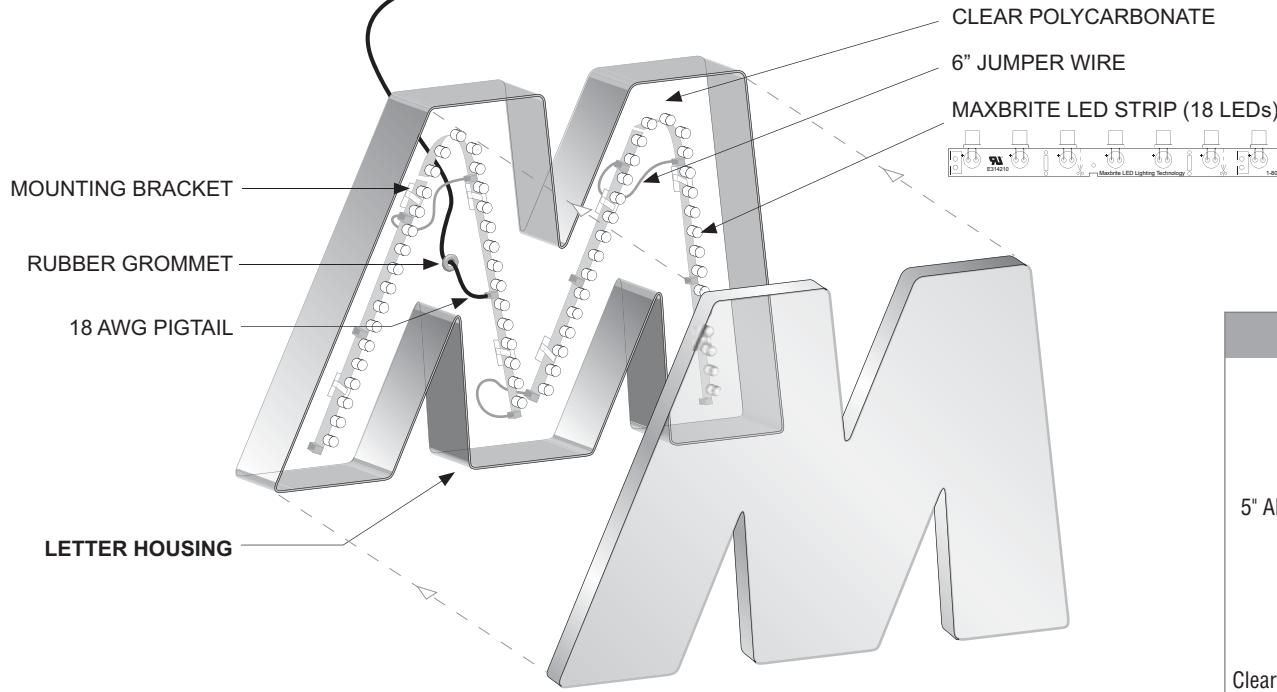

LETTER TO LETTER

CONNECTION WIRE

CONNECTION STRIP W/POWER LEAD

CONNECTOR STRIP (LINKS UP TO 5 UNITS)

HEYCO INSULATED BUSHING

12V DC OUTPUT

POWER SUPPLY

POWER OUTLET (90 ~ 277 VAC)

CONNECTION STRIP W/POWER LEAD

CONNECT TO 12V TRANSFORMER

CONNECTOR STRIP (LINKS UP TO 5 UNITS)

HEYCO INSULATED BUSHING

12V DC OUTPUT

POWER SUPPLY

POWER OUTLET (90 ~ 277 VAC)

MAXBRITE LED STRIP (18 LEDs)

SIGN FACE WITH TRIM CAP

Back Lit Channel Letter Detail Drawing

MaxBrite LED LIGHTING TECHNOLOGY, LLC
 1740-B Junction Avenue
 San Jose, CA 95112
 USA

Toll-Free: 1-800-297-2210
 Phone: 408-437-1600
 Fax: 408-437-1602
 www.Maxbriteled.com