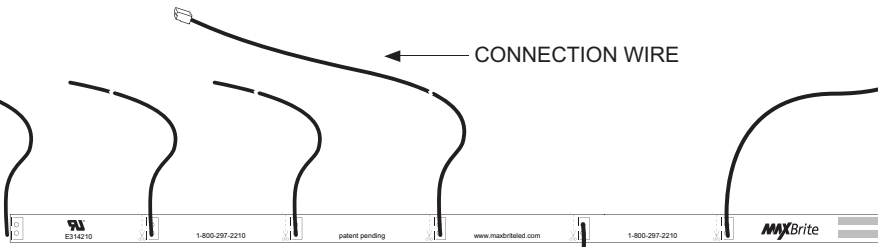

MOUNTING BRACKET

RUBBER GROMMET

18 AWG PIGTAIL

LETTER HOUSING

6" JUMPER WIRE

MAXBRITE LED STRIP (18 LEDs)

SIGN FACE WITH TRIM CAP

FACE LIT CHANNEL LETTER DATA DRAWING

CONNECTION STRIP W/POWER LEAD

CONNECT TO 12V TRANSFORMER

CONNECTOR STRIP (LINKS UP TO 5 UNITS)

HEYCO INSULATED BUSHING

12V DC OUTPUT

POWER SUPPLY

POWER OUTLET (90 ~ 277 VAC)

MAXBRITE LED STRIP (18 LEDs)